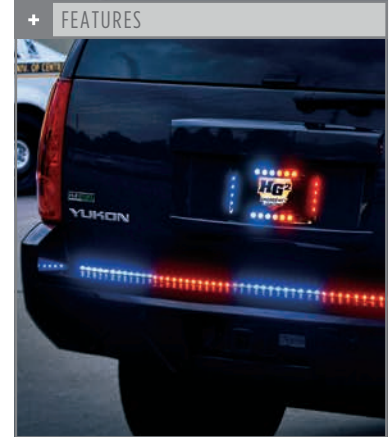

## HG2 CROSSFIRE

### Overview:

The *HG2 Crossfire* is a outward-facing tag bezel integrating a state-of-the-art emergency lighting system designed for maximum visibility with a minimal footprint.

The *Crossfire* lighting design features optics mounted at grazing angles, enhancing visibility by emitting light onto a broader field of view.

Our patent-pending design features multiple arrays of super-bright, wide-angle elliptical optics and an aluminum construction with an automotive-grade powder coated black finish for durability and a stealth installation.

### Benefits:

- Unique design provides maximum visibility
- Universal design allows fit to all vehicles
- Utilizes factory mounting locations for ease of installation
- Multiple color combinations and flash patterns