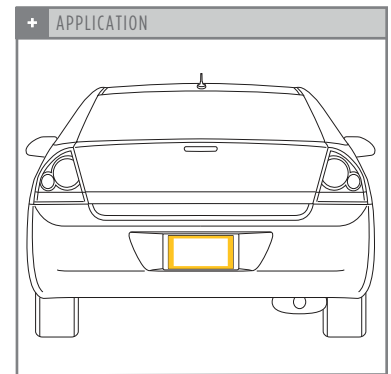

VEHICLES

Universal Fit
for 12" x 6" License Tag
(North & South America)