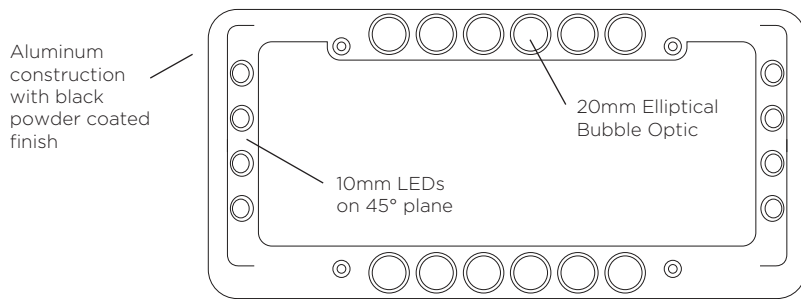

### Overview:

The *HG2 Crossfire* is a outward-facing tag bezel integrating a state-of-the-art emergency lighting system designed for maximum visibility with a minimal footprint.

The *Crossfire* lighting design features optics mounted at grazing angles, enhancing visibility by emitting light onto a broader field of view.

PART NUMBER:	HG2TAGR - 1 Pc. Crossfire Rear Tag Universal Fit (requires RPM12 - Runner Platform Module if used independently)		
APPLICATION:	Exterior Use		
MOUNTING:	Surface mount (factory mounting locations)		
DIMENSIONS:	(length x height x depth) 12.375" X 6.375" X 1.3/16"		
INPUT VOLTAGE:	9 - 15 VDC		
STAND-BY CURRENT DRAW:	.001A		
CURRENT DRAW:	4A Average 2A min. / 4A max. dependent on flash pattern		
# OF LEDs:	12 - 20mm LEDs; 8 - 10mm LEDs		
OPERATING TEMPERATURE:	-4° to 185° F (-20° to 85° C)		
FLASH PATTERNS:	20		
CHASSIS:	Cast aluminum, black powder coat finish		
WARRANTY:	3 Year Replacement, 72-Hour "No Downtime" Guarantee		
COLORS:	Red/Red	Red/Blue	Red/Amber
	Blue/Blue	Red/White	Red/Green
	Amber/Amber	Blue/White	Blue/Amber
	Green/Green	Amber/White	Blue/Green
	White/White	Green/White	Green/Amber