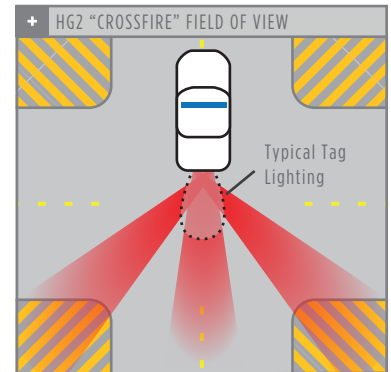

### Overview:

The *HG2 Crossfire* is a outward-facing tag bezel integrating a state-of-the-art emergency lighting system designed for maximum visibility with a minimal footprint.

The *Crossfire* lighting design features optics mounted at grazing angles, enhancing visibility by emitting light onto a broader field of view.

PART NUMBER:	HG2TAGR - 1 Pc. Crossfire Rear Tag Universal Fit (requires RPM12 - Runner Platform Module if used independently)		
APPLICATION:	Exterior Use		
MOUNTING:	Surface mount (factory mounting locations)		
DIMENSIONS:	(length x height x depth) 12.375" X 6.375" X 1.3/16"		
INPUT VOLTAGE:	9 - 15 VDC		
STAND-BY CURRENT DRAW:	.001A		
CURRENT DRAW:	4A Average 2A min. / 4A max. dependent on flash pattern		
# OF LEDs:	12 - 20mm LEDs; 8 - 10mm LEDs		
OPERATING TEMPERATURE:	-4° to 185° F (-20° to 85° C)		
FLASH PATTERNS:	20		
CHASSIS:	Cast aluminum, black powder coat finish		
WARRANTY:	3 Year Replacement, 72-Hour "No Downtime" Guarantee		
COLORS:	Red/Red	Red/Blue	Red/Amber
	Blue/Blue	Red/White	Red/Green
	Amber/Amber	Blue/White	Blue/Amber
	Green/Green	Amber/White	Blue/Green
	White/White	Green/White	Green/Amber