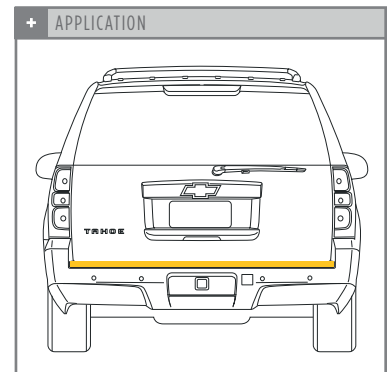

PART NUMBER:	HG2GMSUVBP - 1 Pc. Rear Runner GM SUV (requires RPM12 - Runner Platform Module if used independently)		
APPLICATION:	Exterior Use		
MOUNTING:	Surface mount (no drilling required)		
DIMENSIONS:	(length x height x depth) 60.5" X 1/2" X 1"		
INPUT VOLTAGE:	9 - 15 VDC		
STAND-BY CURRENT DRAW:	.001A		
CURRENT DRAW:	1.5A Average 1A min. / 3A max. dependent on flash pattern		
# OF LEDs:	60 5mm High-intensity, wide-angle LEDs		
OPERATING TEMPERATURE:	-4° to 185° F (-20° to 85° C)		
FLASH PATTERNS:	20		
CHASSIS:	Black finish, impact-resistant ABS plastic		
WARRANTY:	3 Year Replacement, 72-Hour "No Downtime" Guarantee		
COLORS:	Red Blue Amber Green White	Red/Blue Red/White Blue/White Amber/White Green/White	Red/Amber Red/Green Blue/Amber Blue/Green Green/Amber