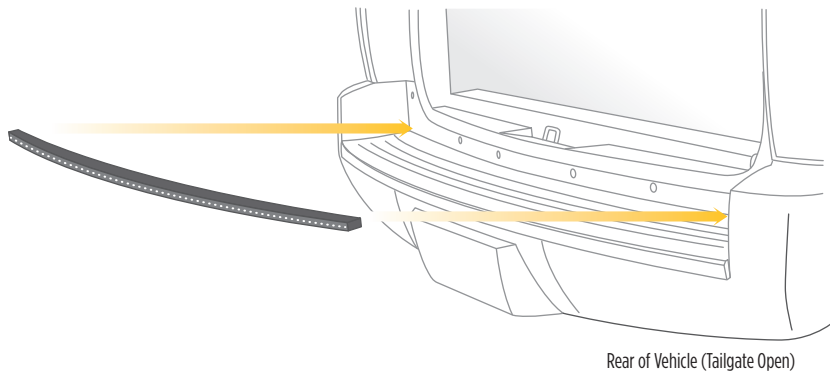

## HG2 **RUNNER**

### Overview:

The *HG2 Runners* Package is an extremely versatile emergency lighting system designed for maximum visibility with a minimal footprint. *HG2 Runners* were developed to enhance the outline of a vehicle's profile, offering greater visibility through installation location, variable flash patterns and lighting intensity.

### Benefits:

- Minimal profile provides stealth installation—unseen until activation
- Application-specific design ensures perfect fit
- No-drill design allows for ease of installation
- Multiple color combinations and flash patterns