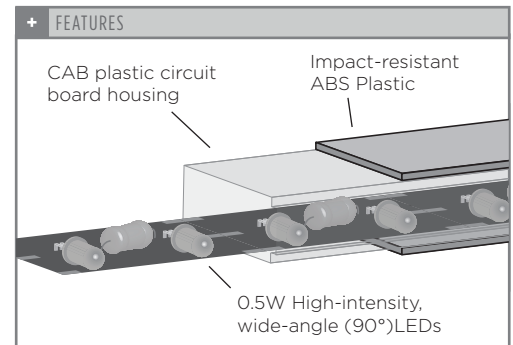

### Overview:

The *HG2 Runners* Package is an extremely versatile emergency lighting system designed for maximum visibility with a minimal footprint. *HG2 Runners* were developed to enhance the outline of a vehicle's profile, offering greater visibility through installation location, variable flash patterns and lighting intensity.

### Benefits:

- Minimal profile provides stealth installation—unseen until activation
- Application-specific design ensures perfect fit
- No-drill design allows for ease of installation
- Multiple color combinations and flash patterns